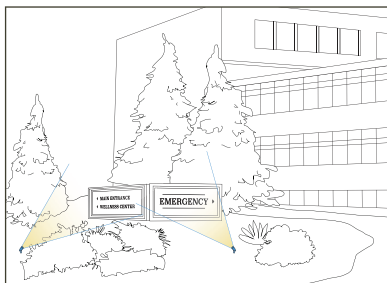

C-Series ACCENT LIGHTS

are ideal for:

Between Windows

Entry-Way Architecture

Signage

C-Series FLOOD LIGHTS

are ideal for:

Large Signage