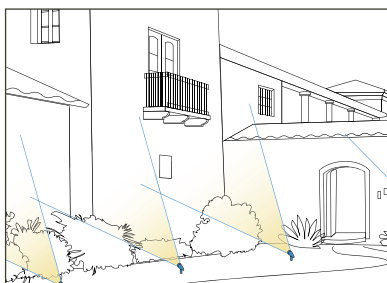

C-Series Delivers

The C-Series Floods offer a post with photoeye option and .5" Knuckle, Slip-Fit or Trunnion mounting capabilities.

Knuckle Mount
.5" NPSM trade size fittings

Slip-Fit Mount (SL)
2" trade size for post mount

C-Series ACCENT LIGHTS

are ideal for:

Between Windows

Entry-Way Architecture

Signage

C-Series FLOOD LIGHTS

are ideal for:

Large Signage