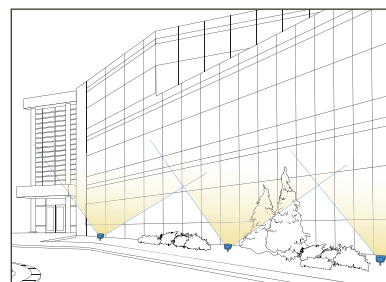

C-Series ACCENT LIGHTS

are ideal for:

Between Windows

Entry-Way Architecture

Signage

C-Series FLOOD LIGHTS

are ideal for:

Large Signage