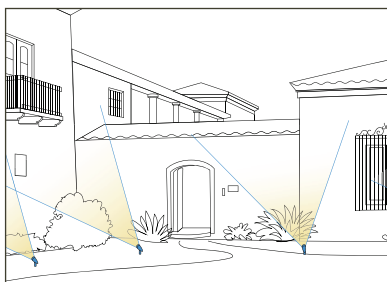

C-Series Delivers

The C-Series Floods offer a post with photoeye option and .5" Knuckle, Slip-Fit or Trunnion mounting capabilities.

Knuckle Mount
.5" NPSM trade size fittings

Slip-Fit Mount (SL)
2" trade size for post mount

C-Series ACCENT LIGHTS

are ideal for:

Between Windows

Entry-Way Architecture

Signage

C-Series FLOOD LIGHTS

are ideal for:

Large Signage