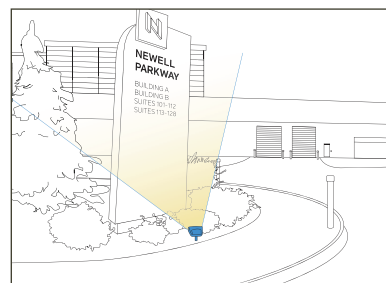

C-Series Delivers

The C-Series Floods offer a post with photoeye option and .5" Knuckle, Slip-Fit or Trunnion mounting capabilities.

Knuckle Mount
.5" NPSM trade size fittings

Slip-Fit Mount (SL)
2" trade size for post mount

C-Series ACCENT LIGHTS

are ideal for:

Between Windows

Entry-Way Architecture

Signage

C-Series FLOOD LIGHTS

are ideal for:

Large Signage